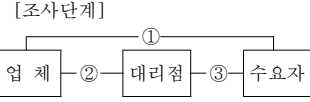

[가격해설]
수도장소 : ①납품장소하차도
결제조건 : 현 금
거래규모 : 단위당
가격구분 : 업체공표가격
부가세 : 별도

방송음향기기 (22) (업체: 사운드솔루션)(단위: 개)